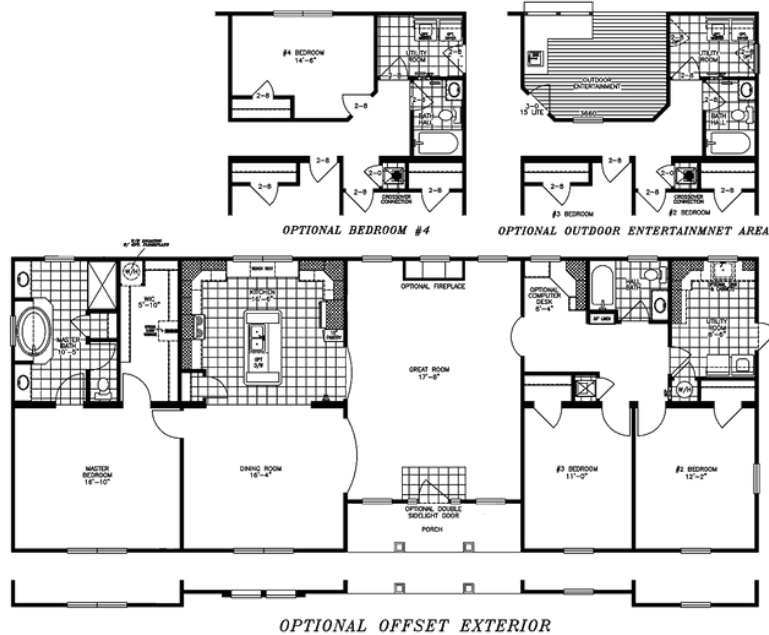

32 X 76 3BR JAMESTWN MOD JM790

Model number: 58JAT32763XM19

4 beds • 2 baths • 2432 sq.ft. • 32' width • 76' depth

Our home building facilities invest in continuous product and process improvements. Plans, dimensions, features, materials, specifications and availability are subject to change without notice or obligation. Renderings and floor plans are representative likenesses of our homes and may differ from the actual homes. We invite you to tour a Home Center near you and inspect the highest value in quality housing available or call (434) 973-1539 to speak with a Home Consultant. Copyright 2017, CMH. All rights reserved.

(434) 973-1539

32 X 76 3BR JAMESTWN MOD JM790

Model number: 58JAT32763XM19

4 beds • 2 baths • 2432 sq.ft. • 32' width • 76' depth

Our home building facilities invest in continuous product and process improvements. Plans, dimensions, features, materials, specifications and availability are subject to change without notice or obligation. Renderings and floor plans are representative likenesses of our homes and may differ from the actual homes. We invite you to tour a Home Center near you and inspect the highest value in quality housing available or call (434) 973-1539 to speak with a Home Consultant. Copyright 2017, CMH. All rights reserved.