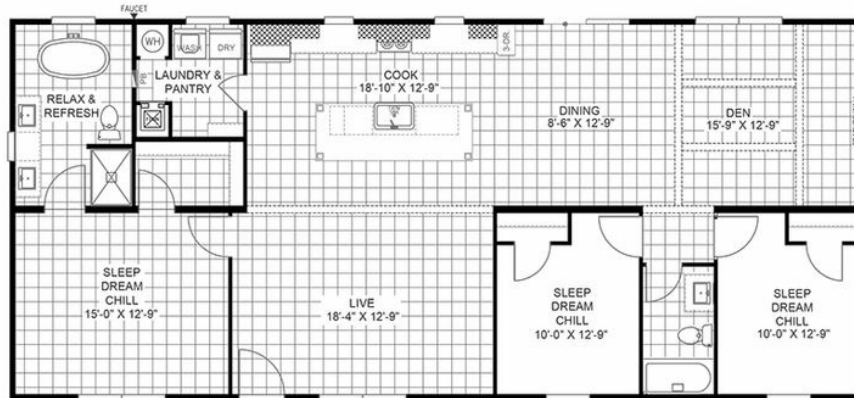

NEXT M160

NEXT M160 Model number: 76NXT28603AH19

3 beds • 2 baths • 1680 sq.ft. • 28' width • 60' depth

Our home building facilities invest in continuous product and process improvements. Plans, dimensions, features, materials, specifications and availability are subject to change without notice or obligation. Renderings and floor plans are representative likenesses of our homes and may differ from the actual homes. We invite you to tour a Home Center near you and inspect the highest value in quality housing available or call (434) 973-1539 to speak with a Home Consultant. Copyright 2017, CMH. All rights reserved.

(434) 973-1539

NEXT M160 Model number: 76NXT28603AH19

3 beds • 2 baths • 1680 sq.ft. • 28' width • 60' depth

Our home building facilities invest in continuous product and process improvements. Plans, dimensions, features, materials, specifications and availability are subject to change without notice or obligation. Renderings and floor plans are representative likenesses of our homes and may differ from the actual homes. We invite you to tour a Home Center near you and inspect the highest value in quality housing available or call (434) 973-1539 to speak with a Home Consultant. Copyright 2017, CMH. All rights reserved.